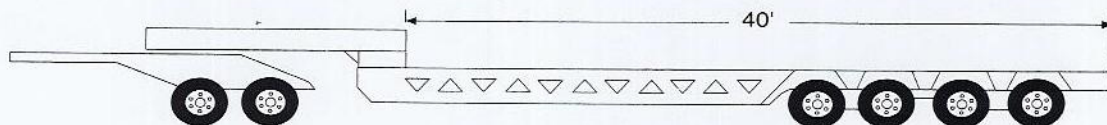

# EQUIPMENT LIST

Hot Shot

Goose Neck / Mini Float

Flatbed

Extendable Flatbed

Drop Deck (2) Axle

Drop Deck Extendable (2-4) Axle

Double Drop (2-4) Axle

Low Boy (2-4) Axle (Detachable Gooseneck)

Tank Trailer (Accommodates up to 14' diameter tank)

Dolly Trailer (Flexible multi-axle configuration)

Trunnion Axle Trailers

9 Axle trailer with transformer Deck – 60 ton with steerable Dolly

13 Axle Trailer – 85 ton

53-102 Van

Additional Dolly Systems and Beam Transport Systems configured to specific load requirements.