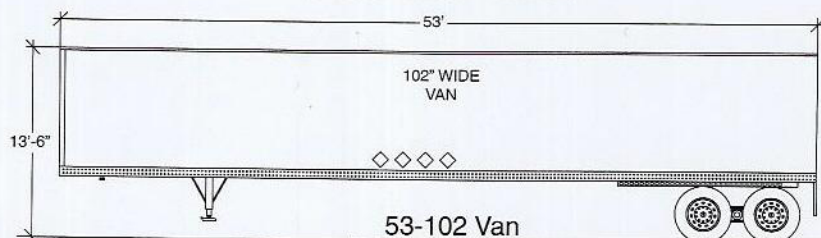

Low Boy (2-4) Axle (Detachable Gooseneck)

Tank Trailer (Accommodates up to 14' diameter tank)

Dolly Trailer (Flexible multi-axle configuration)

Trunnion Axle Trailers

9 Axle trailer with transformer Deck – 60 ton with steerable Dolly

13 Axle Trailer – 85 ton

53-102 Van

Additional Dolly Systems and Beam Transport Systems configured to specific load requirements.