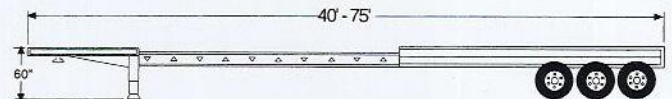

# EQUIPMENT LIST

Hot Shot

Goose Neck / Mini Float

Flatbed

Extendable Flatbed

Drop Deck (2) Axle

Drop Deck Extendable (2-4) Axle

Double Drop (2-4) Axle

Low Boy (2-4) Axle (Detachable Gooseneck)

Tank Trailer (Accommodates up to 14' diameter tank)

Dolly Trailer (Flexible multi-axle configuration)

Trunnion Axle Trailers

9 Axle trailer with transformer Deck – 60 ton with steerable Dolly

13 Axle Trailer – 85 ton

53-102 Van

Additional Dolly Systems and Beam Transport Systems configured to specific load requirements.