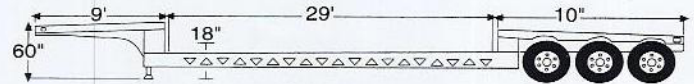

# EQUIPMENT LIST

Hot Shot

Goose Neck / Mini Float

Flatbed

Extendable Flatbed

Drop Deck (2) Axle

Drop Deck Extendable (2-4) Axle

Double Drop (2-4) Axle

Low Boy (2-4) Axle (Detachable Gooseneck)

Tank Trailer (Accommodates up to 14' diameter tank)

Dolly Trailer (Flexible multi-axle configuration)

Trunnion Axle Trailers

9 Axle trailer with transformer Deck – 60 ton with steerable Dolly

13 Axle Trailer – 85 ton

53-102 Van

Additional Dolly Systems and Beam Transport Systems configured to specific load requirements.