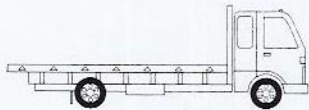

# EQUIPMENT LIST

Hot Shot

Goose Neck / Mini Float

Flatbed

Extendable Flatbed

Drop Deck (2) Axle

Drop Deck Extendable (2-4) Axle

Double Drop (2-4) Axle

Low Boy (2-4) Axle (Detachable Gooseneck)

Tank Trailer (Accommodates up to 14' diameter tank)

Dolly Trailer (Flexible multi-axle configuration)

Trunnion Axle Trailers

9 Axle trailer with transformer Deck – 60 ton with steerable Dolly