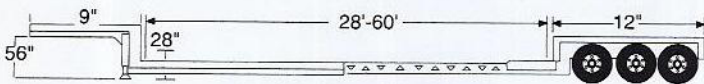

# EQUIPMENT LIST

Hot Shot

Goose Neck / Mini Float

Flatbed

Extendable Flatbed

Drop Deck (2) Axle

Drop Deck Extendable (2-4) Axle

Double Drop (2-4) Axle

Low Boy (2-4) Axle (Detachable Gooseneck)

Tank Trailer (Accommodates up to 14' diameter tank)

Dolly Trailer (Flexible multi-axle configuration)

Trunnion Axle Trailers

9 Axle trailer with transformer Deck – 60 ton with steerable Dolly

13 Axle Trailer – 85 ton

53-102 Van

Additional Dolly Systems and Beam Transport Systems configured to specific load requirements.