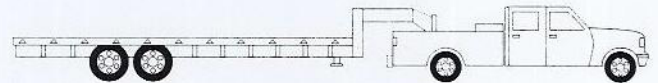

# EQUIPMENT LIST

Hot Shot

Goose Neck / Mini Float

Flatbed

Extendable Flatbed

Drop Deck (2) Axle

Drop Deck Extendable (2-4) Axle

Double Drop (2-4) Axle

Low Boy (2-4) Axle (Detachable Gooseneck)

Tank Trailer (Accommodates up to 14' diameter tank)

Dolly Trailer (Flexible multi-axle configuration)

Trunnion Axle Trailers

9 Axle trailer with transformer Deck – 60 ton with steerable Dolly