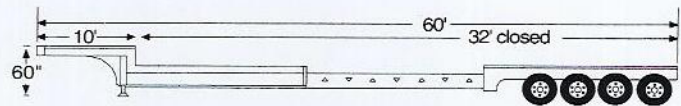

# EQUIPMENT LIST

Hot Shot

Goose Neck / Mini Float

Flatbed

Extendable Flatbed

Drop Deck (2) Axle

Drop Deck Extendable (2-4) Axle

Double Drop (2-4) Axle

Low Boy (2-4) Axle (Detachable Gooseneck)

Tank Trailer (Accommodates up to 14' diameter tank)

Dolly Trailer (Flexible multi-axle configuration)

Trunnion Axle Trailers

9 Axle trailer with transformer Deck – 60 ton with steerable Dolly

13 Axle Trailer – 85 ton

53-102 Van

Additional Dolly Systems and Beam Transport Systems configured to specific load requirements.