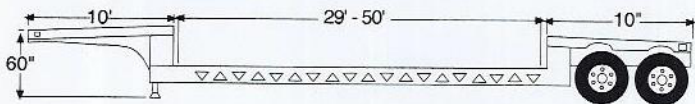

# EQUIPMENT LIST

Hot Shot

Goose Neck / Mini Float

Flatbed

Extendable Flatbed

Drop Deck (2) Axle

Drop Deck Extendable (2-4) Axle

Double Drop (2-4) Axle

Low Boy (2-4) Axle (Detachable Gooseneck)

Tank Trailer (Accommodates up to 14' diameter tank)

Dolly Trailer (Flexible multi-axle configuration)

Trunnion Axle Trailers

9 Axle trailer with transformer Deck – 60 ton with steerable Dolly

13 Axle Trailer – 85 ton

53-102 Van

Additional Dolly Systems and Beam Transport Systems configured to specific load requirements.