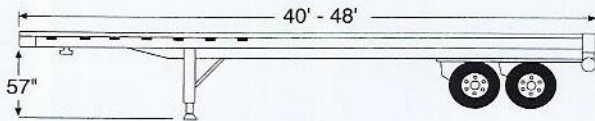

# EQUIPMENT LIST

Hot Shot

Goose Neck / Mini Float

Flatbed

Extendable Flatbed

Drop Deck (2) Axle

Drop Deck Extendable (2-4) Axle

Double Drop (2-4) Axle

Low Boy (2-4) Axle (Detachable Gooseneck)

Tank Trailer (Accommodates up to 14' diameter tank)

Dolly Trailer (Flexible multi-axle configuration)

Trunnion Axle Trailers

9 Axle trailer with transformer Deck – 60 ton with steerable Dolly

13 Axle Trailer – 85 ton

53-102 Van

Additional Dolly Systems and Beam Transport Systems configured to specific load requirements.