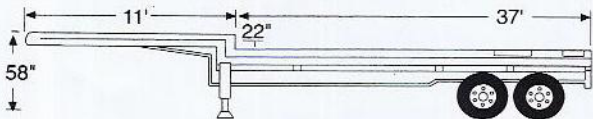

# EQUIPMENT LIST

Hot Shot

Goose Neck / Mini Float

Flatbed

Extendable Flatbed

Drop Deck (2) Axle

Drop Deck Extendable (2-4) Axle

Double Drop (2-4) Axle

Low Boy (2-4) Axle (Detachable Gooseneck)

Tank Trailer (Accommodates up to 14' diameter tank)

Dolly Trailer (Flexible multi-axle configuration)

Trunnion Axle Trailers

9 Axle trailer with transformer Deck – 60 ton with steerable Dolly

13 Axle Trailer – 85 ton

53-102 Van

Additional Dolly Systems and Beam Transport Systems configured to specific load requirements.